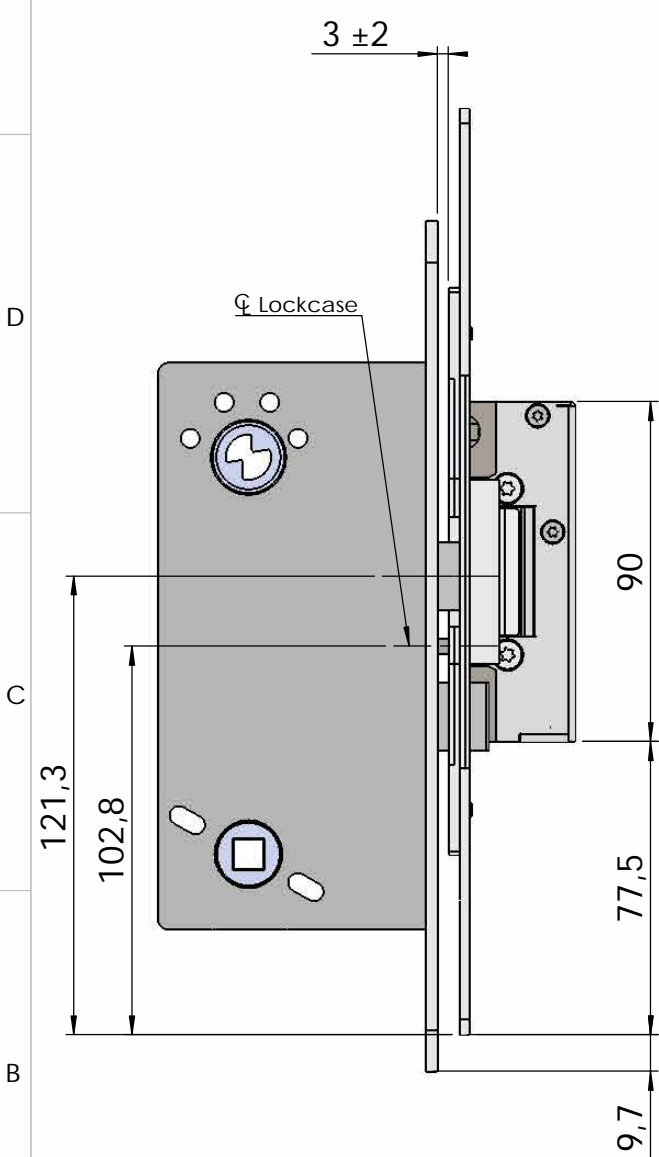

Montering för Modul

This document shall not be copied without owners written allowance and its content shall not be exposed for third part nor be used for unauthorized purpose.

Owner
Stendals EI AB

Title/Description
**STEP 40 med plan stolpe plös 17,5mm
Montering för Modul**

Drawing no. **ST4033**

Scale
1:2