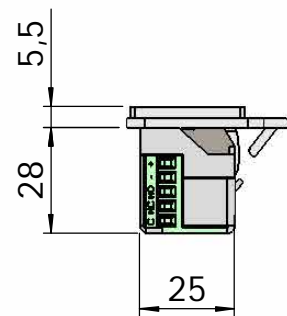

Montering för Modul

This document shall not be copied without owners written allowance and its content shall not be exposed for third part nor be used for unauthorized purpose.

Owner
Stendals EI AB

Title/Description
**STEP 40 med plan stolpe plös 17,5mm
Montering för Modul**

Drawing no. **ST4033**

Scale
1:2