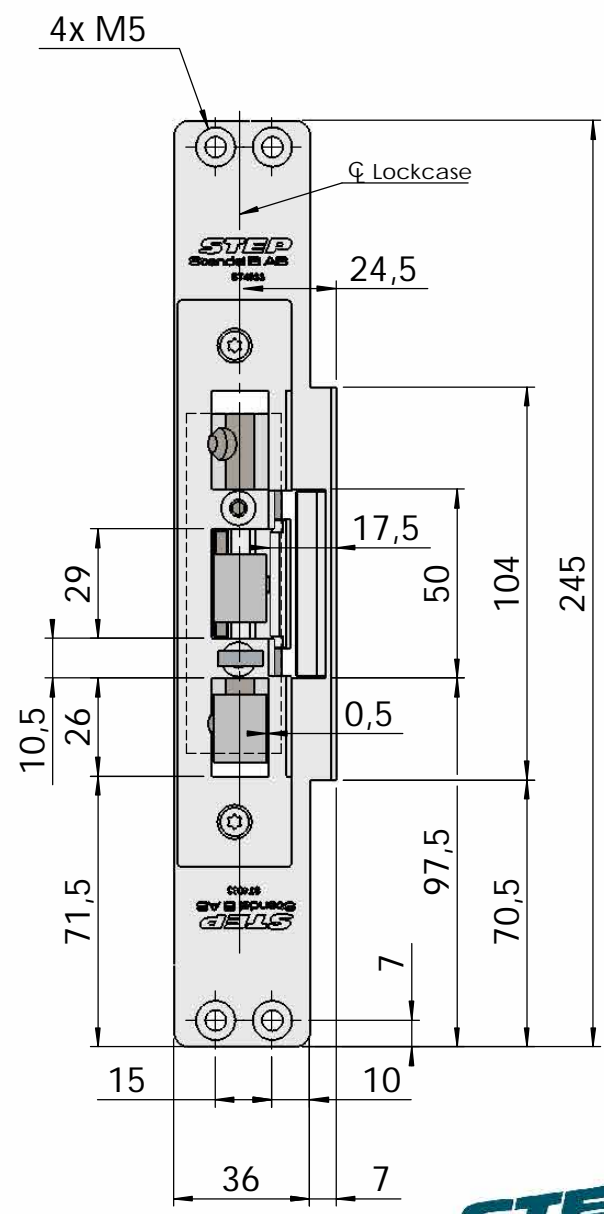

Montering för Modul

This document shall not be copied without owners written allowance and its content shall not be exposed for third part nor be used for unauthorized purpose.

Owner
Stendals EI AB

Title/Description
**STEP 40 med plan stolpe plös 17,5mm
Montering för Modul**

Drawing no. **ST4033**

Scale
1:2